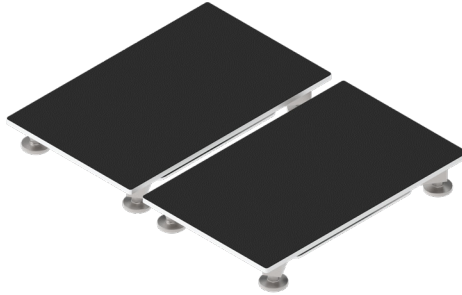

FORCEDECKS

DUAL FORCE PLATE SYSTEM

TECHNICAL SPECIFICATIONS

MODEL : **FD4000**

FORCE PLATFORM

MODEL NAME	FD4000
QUANTITY	2 plates per system
DIMENSIONS (PER PLATE)	350 mm (13.8 in) W x 700 mm (27.6 in) L x 78 mm (3.1 in) H
WEIGHT	23 kg (51 lb) each / 46 kg (102 lb) per pair
SAMPLING RATE	Up to 1,000Hz
CAPACITY	2,000 kg (4,400 lb)
SAFE OVERLOAD	3,000 kg (6,600 lb)
MAXIMUM OVERLOAD	4,000 kg (8,800 lb)
RESOLUTION	c. 15 g / 0.15 N
LINEARITY AND HYSTERESIS	<0.05 % over measuring range

SAFETY FRAME

DIMENSIONS	820 mm (32.3 in) W x 820 mm (32.3 in) L x 78 mm (3.07 in) H
WEIGHT	10 kg (22 lb)

ELECTRICAL

POWER	Output 24V from supplied 90-264V PSU
CONNECTIVITY	USB

SOFTWARE SYSTEM REQUIREMENTS

MODEL : **FDLITE**

FORCE PLATFORM

MODEL NAME	FDLite
QUANTITY	2 plates per system
DIMENSIONS (PER PLATE)	300 mm (11.8 in) W x 485 mm (19.1 in) L x 53 mm (2.1 in) H
WEIGHT	9 kg (20 lb) each / 18 kg (40 lb) per pair
SAMPLING RATE	Up to 1,000Hz
CAPACITY	2,000 kg (4,400 lb)
SAFE OVERLOAD	3,000 kg (6,600 lb)
MAXIMUM OVERLOAD	4,000 kg (8,800 lb)
RESOLUTION	c. 15 g / 0.15 N
LINEARITY AND HYSTERESIS	<0.05 % over measuring range